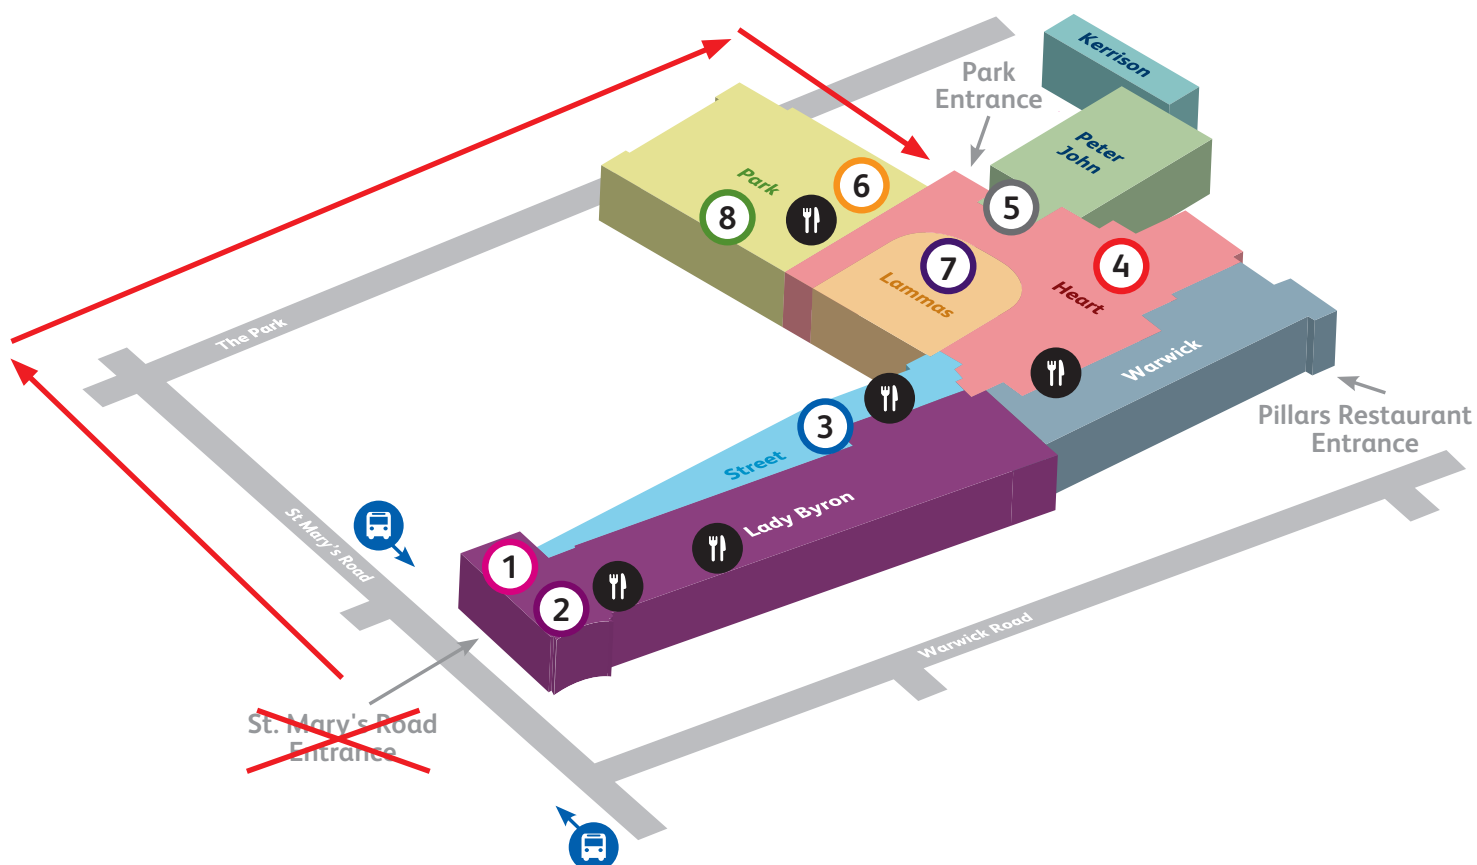

Park Entrance

Please follow the marked route to the Park entrance for access.

Key

- 1 St Mary's Road Reception
- 2 Dr William Barry Theatre
- 3 William Brake Student Services Centre
- 4 Academic Schools Administration Centre
- 5 Paul Hamlyn Library
- 6 UWL Students' Union
- 7 Weston Hall
- 8 Lawrence Hall
- Food outlets
- Bus stops (Public and UWL shuttle bus)

Zone

BY – Lady Byron
ST – Street
WK – Warwick
HT – Heart
LA – Lammas
PE – Peter John
PK – Park
KE – Kerrison

Floor

B1 – Basement level
GF – Ground floor
01 – First floor
02 – Second floor
03 – Third floor
04 – Fourth floor

Room numbers at the Ealing site are made up of three fields of information: **zone**, **floor** and **room number**.

For example, **BY.03.015** is: Lady Byron (**BY**) – Third floor (**03**) – Room (**015**).